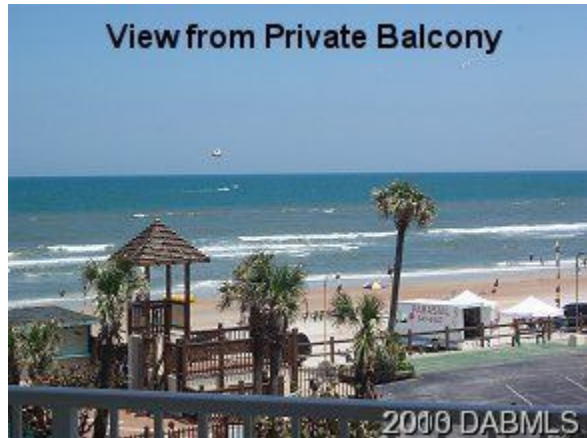

Photo Gallery MLS# 504380A

---- Information herein deemed reliable but not guaranteed ----

Copyright 2009 Daytona Association of REALTORS®

05/03/2010 11:32 AM

Prepared By: [Heather Hutchinson](#)

Photo Gallery MLS# 504380A